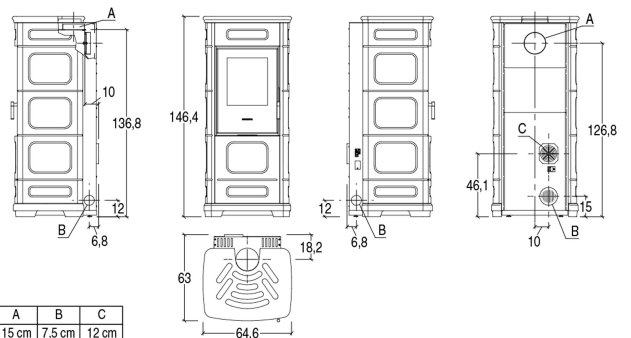

COVERS

PIAZZETTA
FIREPLACES & STOVES

Piazzetta Australia

12 Government Road Eden NSW 2551

www.piazzetta.com.au

sales@piazzetta.com.au

02 64962277