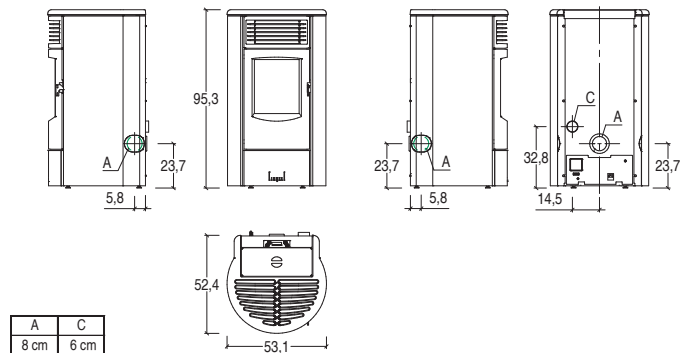

PELLET STOVES

CAROL

GENERAL CHARACTERISTICS

- | | |
|---|---------------------------------------|
| • Heating | forced ventilation |
| • Cladding | painted steel |
| • Top | cast iron |
| • Stove | airtight, steel |
| • Firebox | steel |
| • Baffle plate | Skamolox |
| • Brazier | cast iron |
| • Door | cast iron |
| • Door handle | painted steel, detachable |
| • Standard flue outlet position | rear |
| • Optional flue outlet | RH side - LH side - top - top coaxial |
| • EASY Remote control with LCD display | yes |
| • Control panel with display and digital controls | yes |
| • Power levels | 5 |
| • Ambient probe for temperature control | standard |
| • Programmable timer-thermostat | 6 daily time frames |
| • Warm air outlets | front upper |
| • Humidifier | yes |
| • Ceramic glass | resistant up to 750°C |
| • Glass cleaning system | continuous air flow |
| • Brazier cleaning intervals | yes |
| • Pellet level indicator | yes |
| • Removable ash drawer | yes |
| • Module WiFi- Bluetoothfor App MYSUPERIOR | standard |
| • Energy Saving | yes |
| • Eco Function | yes |
| • Night mode | yes |
| • Pellet Quality System Function | yes |
| • Air Combustion System Function | yes |
| • Installation | wall - corner |

TECHNICAL DATA

- | | |
|-----------------------------------|--------------------------|
| • Model | CAROL |
| • Type | SP450-01 |
| • Energy efficiency class | A+ |
| • Room heating capacity | m ³ 100 - 175 |
| • Nominal heat output (min - max) | kW 2,8 - 6,0 |
| • Thermal efficiency (min - max) | % 90,3 - 91,3 |
| • Nominal consumption (min - max) | kg/h 0,64 - 1,36 |
| • Standard flue outlet Ø | cm 8 |
| • Hopper capacity | kg 15 |
| • Dimensions W x D x H | cm 53,1 x 52,4 x 95,3 |
| • Stove weight | kg 90 |