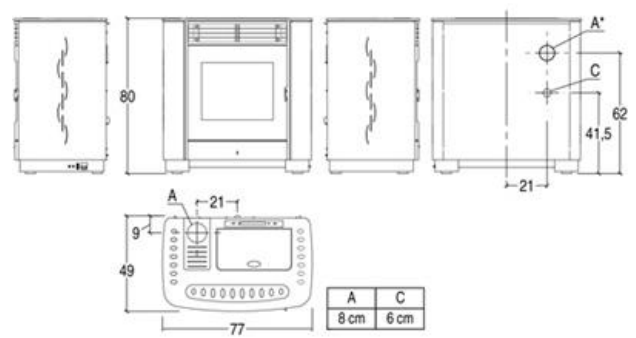

# Gioia

Forced ventilation pellet stove  
Cladding: enameled steel  
Top: cast iron with majolica insert

Bordeaux Grigio Bianco  
metallico metallico metallico

- nominal heat output kW: 9,0
- Dimensions WxDxH cm: 77 x 49 x 80
- Stove interior: steel
- Baffle plate/Firebox and Brazier: cast iron
- Flue size ø cm: 8
- Exhaust fumes series: rear or top
- Exhaust fumes with optional kit:
- Ash drawer: removable
- Door: cast iron opening with detachable handle
- Ceramic glass: resistant up to 750°C
- Door handle: enameled steel
- Hopper capacity Kg: 18
- Remote control: optional
- Humidifier: optional
- Stove control unit: with digital controls

- Timer-thermostat with programming: daily, weekly, weekend modes with time period settings
- Remote Control System: optional
- Night function:
- Eco Function: yes
- Energy Saving: yes
- Room heating capacity (min-max) m<sup>3</sup>: 150 - 260
- Nominal thermal output (min-max) kW: 3,5 - 9,0
- Output control (positions): 4
- Thermal efficiency (max) %: 88,4
- Consumption at rated heat output (min-max) Kg/h: 0,8 - 2,1
- Maximum electric power (on ignition) Watt: 320
- Electric power in operation Watt: 52
- Total weight Kg: 150