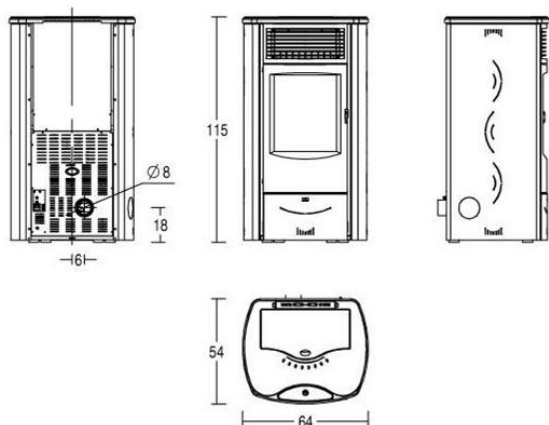

TECHNICAL DATA

• Firebox heat output kW	12.4
• Nominal heat output (min-max) kW	3.4 – 11.1
• Room heating capacity (min-max) m ³	185 – 320
• Nominal thermal efficiency %	89.4
• Nominal consumption (min – max) kg/hr	0.8 – 2.5
• Electric power consumption (W)	90-370
• Standard flue outlet Ø cm	8
• Hopper Capacity kg	30
• Dimensions W x D x H cm	64 x 54 x 115
• Stove weight kg	130
• Heating	Forced Air Ventilation

GENERAL CHARACTERISTICS

• Cladding	Enamelled Steel
• Top	Cast Iron with Majolica inserts
• Stove	Steel
• Firebox	Cast Iron
• Door	Cast Iron opening
• Door Handle	Enamelled Steel
• Detachable Handle	Yes
• Humidifier	Optional
• Standard Flue Outlet Position	Rear
• Optional Flue Outlet Position	Outer Left
• Multifunction Remote Control	Optional
• LCD Digital Controls	Yes
• Output Control Positions	5
• Programmable timer-thermostat	Daily, weekly, weekend
• Ceramic Glass	Resistant up to 750°
• Glass Cleaning System	Clean Glass Air-Wash
• Ash Drawer	Removable
• Low Pellet Indicator Mark	Yes
• Energy Saving	Standard
• Eco Function	Standard
• Thick, Adjustable Floor Levelling Rubber Pegs	Yes
• Installation *	Wall – Corner