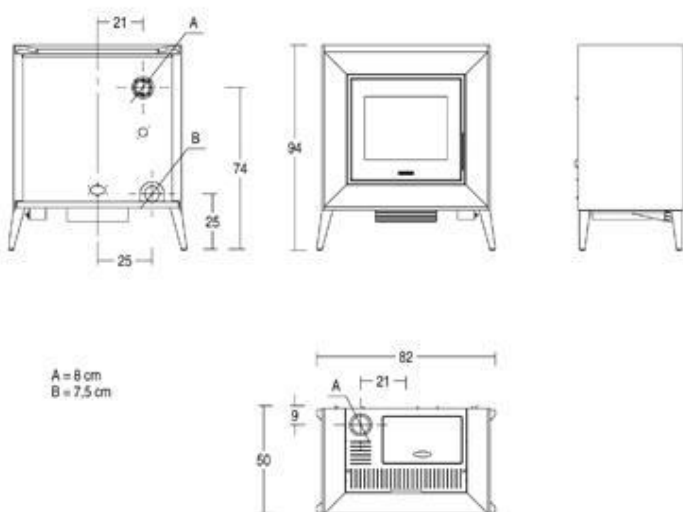

## TECHNICAL DATA

• Firebox heat output kW	10.7
• Nominal heat output (min-max) kW	3.5 – 9.2
• Room heating capacity (min-max) m <sup>3</sup>	155 – 265
• Nominal thermal efficiency %	88.5
• Nominal consumption (min – max) kg/hr	0.8 – 2.2
• Electric power consumption (W)	100 – 380
• Standard flue outlet Ø cm	8 – rear
• Hopper Capacity kg	18
• Dimensions W x D x H cm	82 x 50 x 94
• Stove weight kg	150
• Heating	Multifuoco System®
• Fan Speed Levels	3 Level Speeds