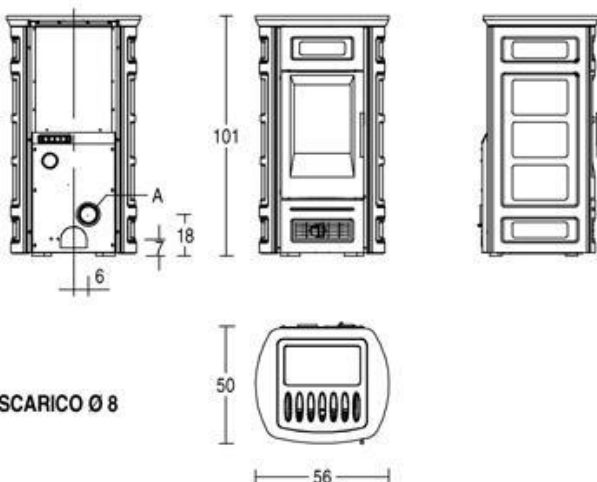

TECHNICAL DATA

• Firebox heat output kW	9.6
• Nominal heat output (min-max) kW	2.7 – 8.6
• Room heating capacity (min-max) m ³	145 – 250
• Nominal thermal efficiency %	89.3
• Nominal consumption (min – max) kg/hr	0.6 – 1.9
• Electric power consumption (W)	100 – 380
• Standard flue outlet Ø cm	8 – rear
• Hopper Capacity kg	16
• Dimensions W x D x H cm	56 x 49 x 101cm
• Stove weight kg	150
• Heating	Multifuoco System®
• Fan Speed	3 Level Speeds