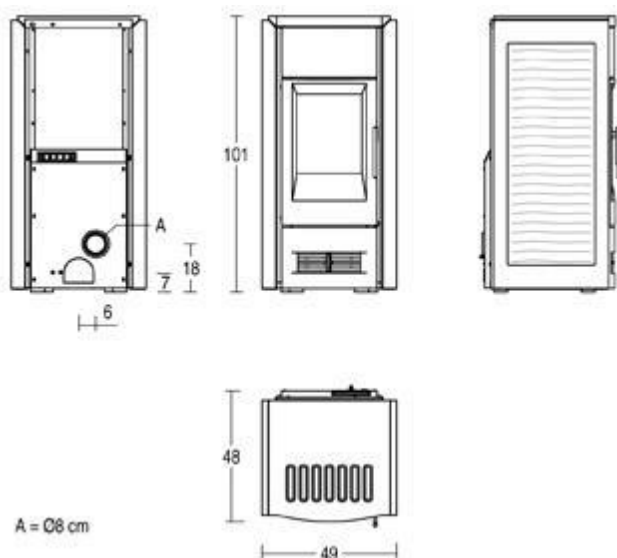

TECHNICAL DATA

• Firebox heat output kW	9.6
• Nominal heat output (min-max) kW	2.7 – 8.6
• Room heating capacity (min-max) m ³	145 – 250
• Nominal thermal efficiency %	89.3
• Nominal consumption (min – max) kg/hr	0.6 – 1.9
• Electric power consumption (W)	100 – 380
• Standard flue outlet Ø cm	8 – rear
• Hopper Capacity kg	16
• Dimensions W x D x H cm	49 x 48 x 101
• Stove weight kg	148
• Heating	Multifuoco System®
• Fan Speed	3 Level Speeds