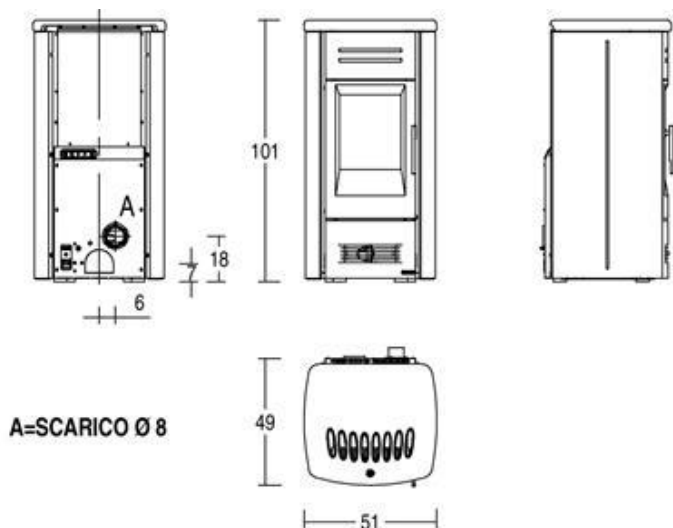

TECHNICAL DATA

• Firebox heat output kW	9.6
• Nominal heat output (min-max) kW	2.7 – 8.6
• Room heating capacity (min-max) m ³	145 – 250
• Nominal thermal efficiency %	89.3
• Nominal consumption (min – max) kg/hr	0.6 – 1.9
• Electric power consumption (W)	100 – 380
• Standard flue outlet Ø cm	8 – rear
• Hopper Capacity kg	16
• Dimensions W x D x H cm	51 x 49 x 101
• Stove weight kg	150
• Heating	Multifuoco System®
• Fan Speed	3 Level Speeds