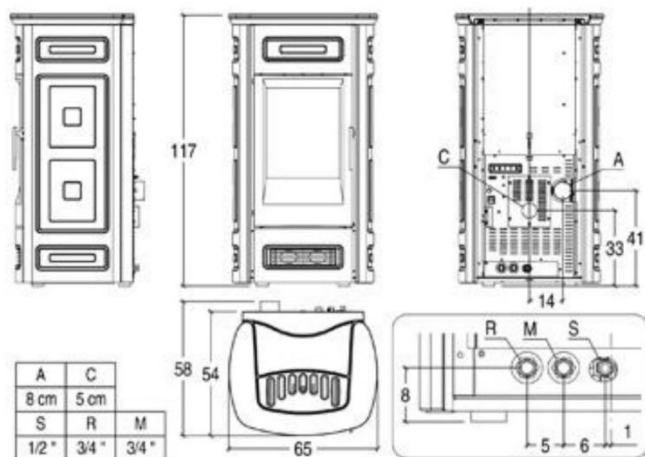

TECHNICAL DATA

	Version 14.0 kW	Version 17.8 kW
• Firebox heat output kW	18.9	22.6
• Room heating capacity (min-max) m ³	5.8 – 17.3	5.8 – 20.7
• Thermal output to water (min – max)	4.9 – 14.0	4.9 – 17.8
• Nominal thermal efficiency %	90 – 91.5	90 – 91.5
• Nominal consumption (min – max) kg/hr	1.3 – 3.9	1.3 – 4.6
• Electric power consumption (W)	110 – 390	
• Standard flue outlet ø cm	10	
• Hopper Capacity kg	48	
• Dimensions W x D x H cm	68 x 59 x 126	
• Stove weight kg	232	